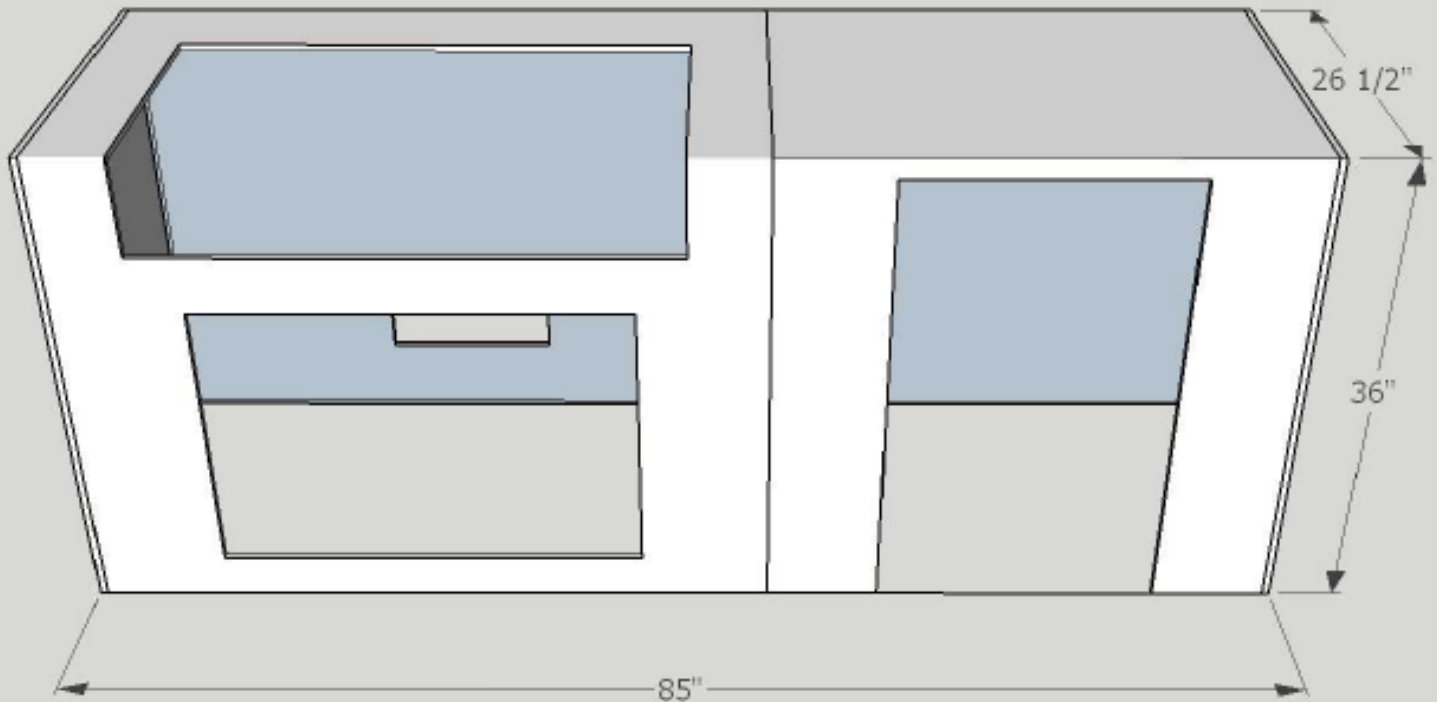

"EXTERUS EXPRESS"®

Prices do not include tax or labor (must be field bid)

Includes:	Quantity	Item	MSRP
36" Grill	1	36NBL	$ 2,550
Double access doors	1	33930S	$ 499
Refrigerator	1	REF-21	$ 522
48" grill module	1	48G	$ 635
36" fridge module	1	36F	$ 410
Africa Persa polished granite top	1	AP/L/P/E	$ 1,675
Texas cream flat boxes - timber ledge	7	TL/TC/F/HP	$ 613
Texas cream corner box - timber ledge	2	TL/TC/C/HP	$ 288