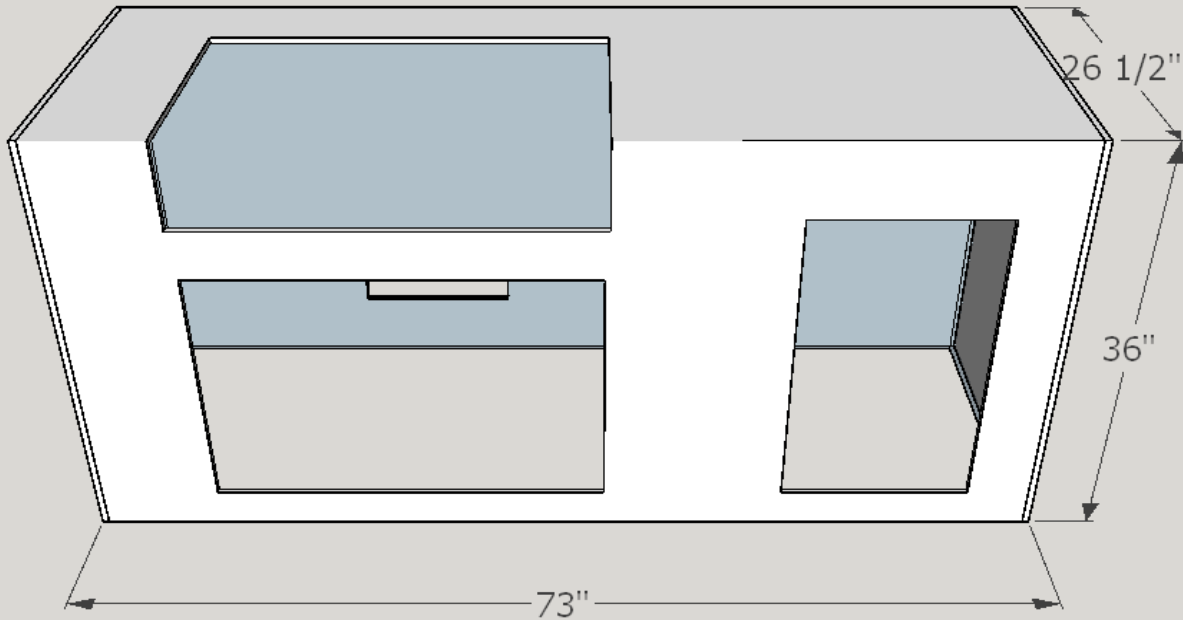

Melbourne

"EXTERUS TO GO"®

Prices do not include tax or labor (must be field bid)

Includes:	Item	MSRP
30" grill	30NBL	$ 2,450.00
Double access doors	33930S	$ 499.00
Triple Drawer	33803	$ 892.00
72" grill/drawer module	72GD	$ 990.00
Africa Persa polished granite top	AP/L/P/E	$ 1,675.00
Fir Strip Tile	IF0848F	$ 575.00
Finishing		$ 500.00