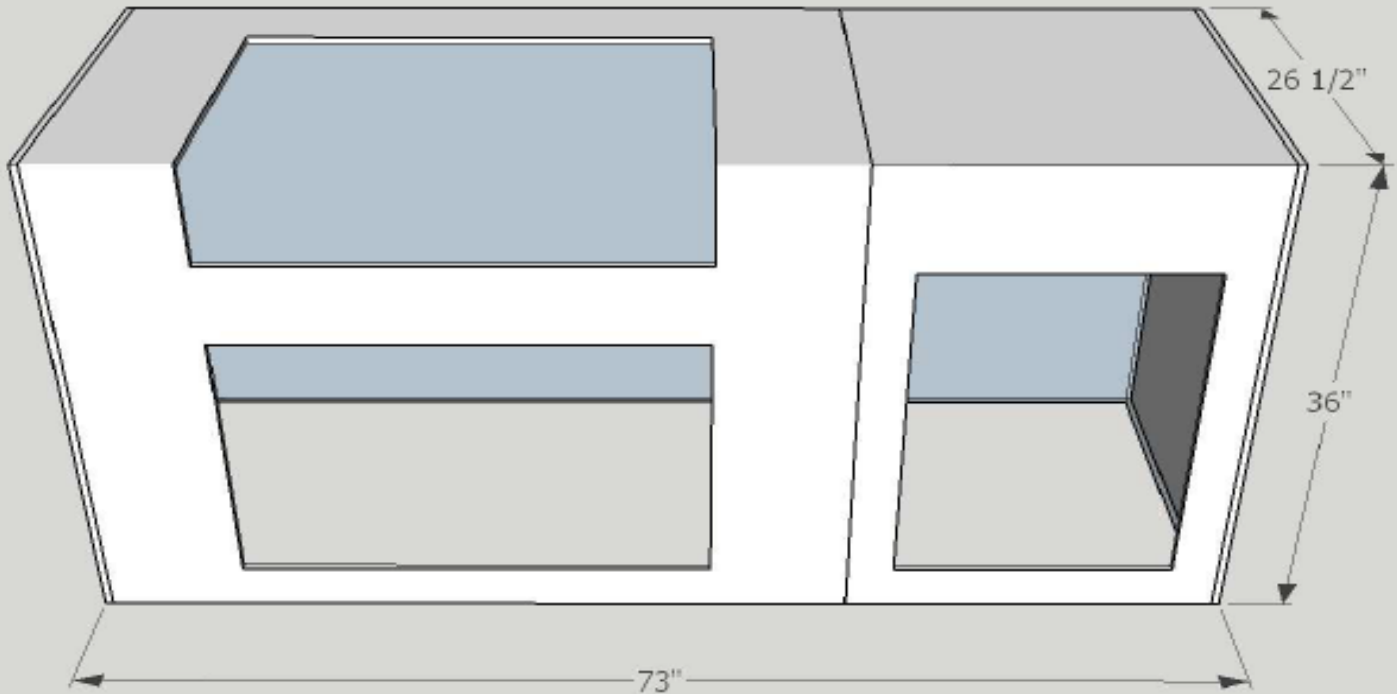

Edgewater

"EXTERUS EXPRESS"®

Prices do not include tax or labor (must be field bid)

Includes:	Quantity	Item	MSRP
32" grill	1	SIZ32	$ 1,734
Double access doors	1	SSDD-30	$ 399
Trash drawer	1	SSTD-1	$ 599
48" grill module	1	48G	$ 635
24" door module	1	24D	$ 355
Santa Cecelia polished top	1	SCL/L/P/E	$ 1,420
Acacia Valley Tile	6	AV12	$ 732