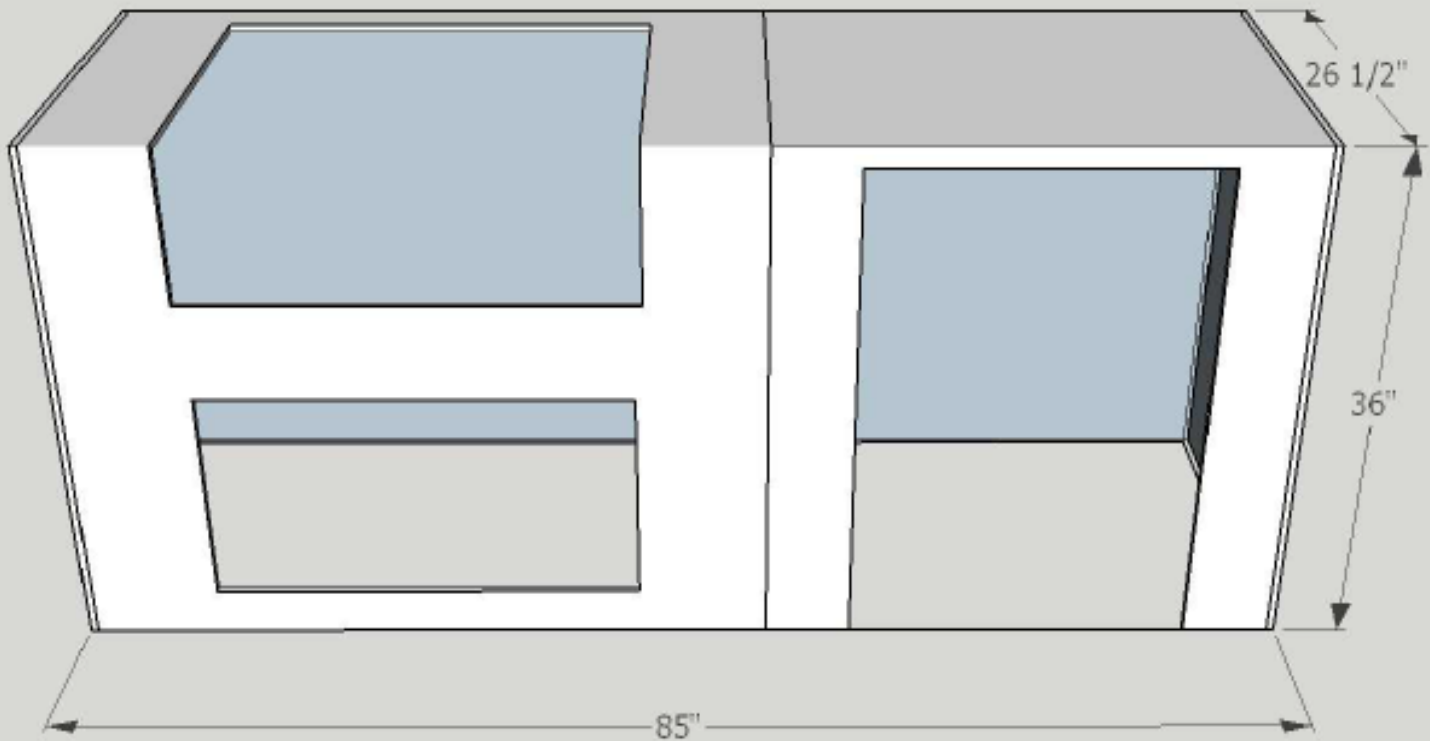

"EXTERUS EXPRESS"®

Prices do not include tax or labor (must be field bid)

Fire Magic

MSRP

\$ 13,158

Features: This 7' outdoor kitchen offers a show-stopping 30" Echelon analog grill and 24" True glass door refrigerator. Take your grilling to the next level and keep your drinks cold. Finishes with an Africa Persa polished granite countertop with eased edge, and Timber Ledge Sienna stone. Granite and stone come ready to install at the project site.

Palm Bay

Prices do not include tax or labor (must be field bid)

Includes:	Quantity	Item	MSRP
30" Echelon analog grill	1	E660I-4EAN	\$ 5,770
Double access doors	1	53934S	\$ 447
True 24" glass door refrigerator	1	TUR-24-SG-R-B	\$ 3,320
48" grill module	1	48G	\$ 635
36" fridge module	1	36F	\$ 410
Africa Persa polished granite top	1	AP/L/P/E	\$ 1,675
Sienna flat boxes - timber ledge	7	TL/SN/F/HP	\$ 613
Sienna corner box - timber ledge	2	TL/SN/C/HP	\$ 288