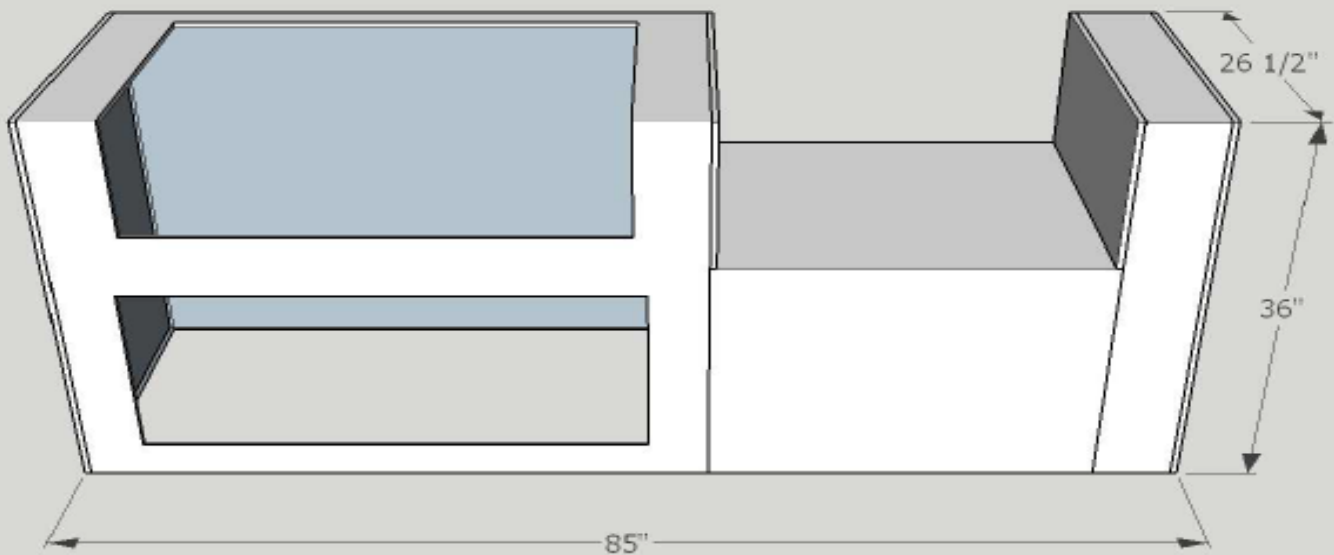

Charcoal Cay

"EXTERUS EXPRESS"®

Prices do not include tax or labor (must be field bid)

Includes:	Quantity	Item	MSRP
Echelon Diamond Grill	1	H790i-4E1N-W	$ 7,807
Double Access Door	1	53938H-SR/L	$ 622
Large 300 Oval	1	775	$ 1,150
48" grill module	1	48G	$ 635
30" kamado module	1	30B-K	$ 310
6" filler module	1	6B	$ 205
Yacht Club tile	6	YC-CARTON	$ 408
Pauline Grey polished granite top	1	PG/L/P/E	$ 1,165